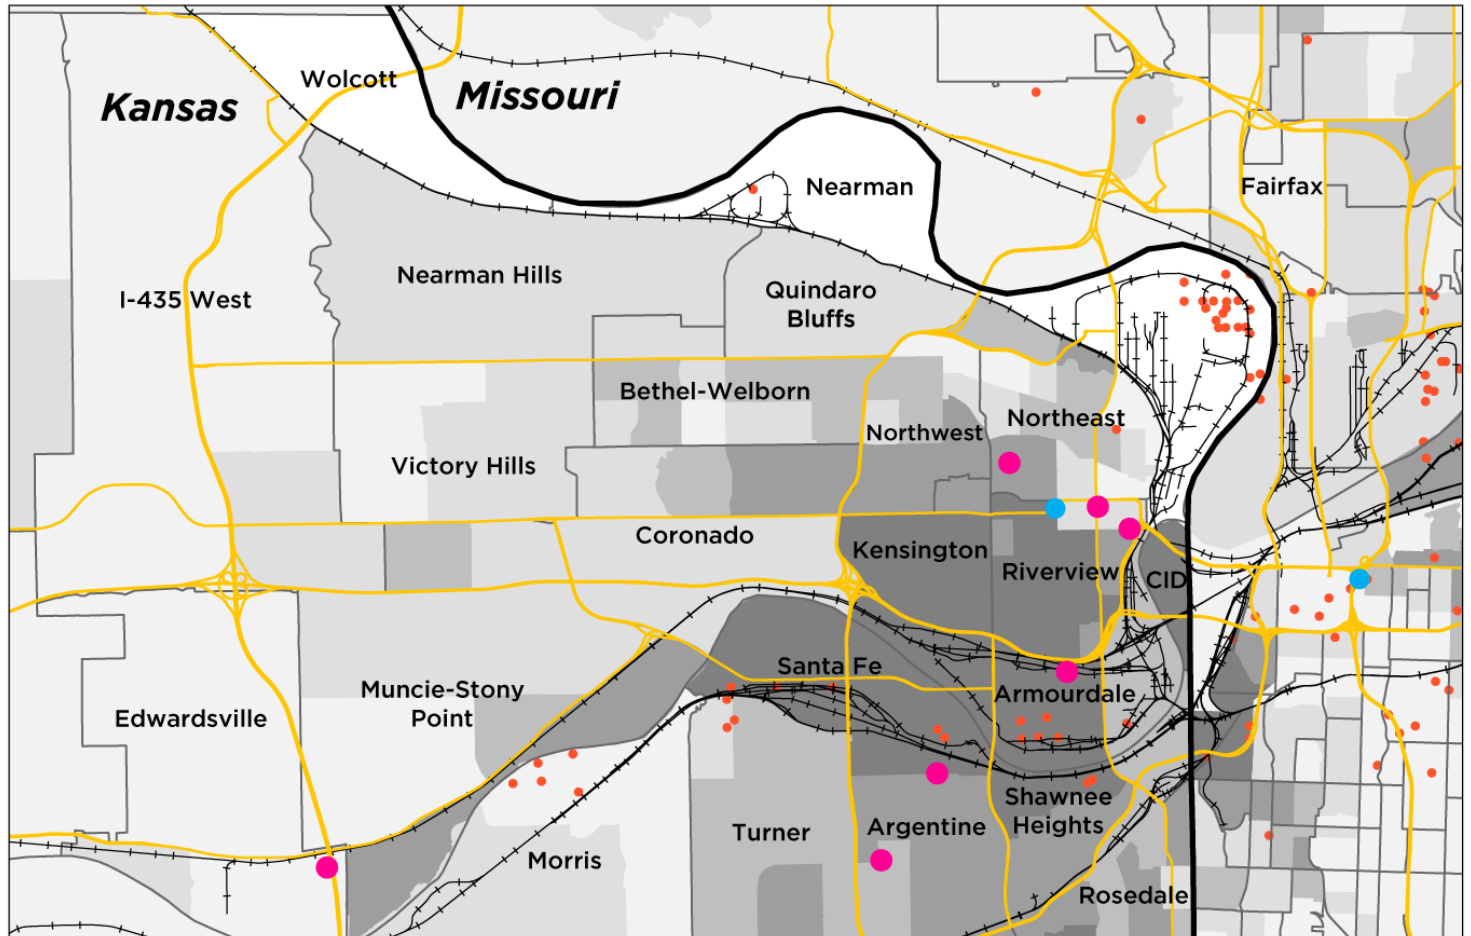

CAN PurpleAir Monitors Fill Gaps in EPA Monitoring

Percent Hispanic